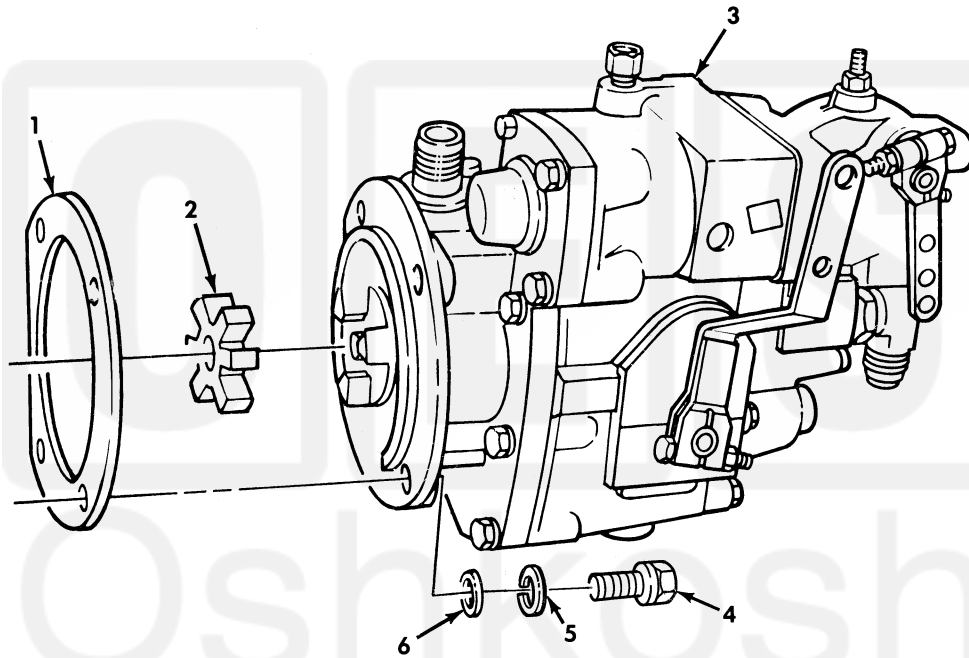

UNIT, DIRECT SUPPORT, AND GENERAL SUPPORT MAINTENANCE
REPAIR PARTS AND SPECIAL TOOLS LIST
TRUCK, 5-TON, 6X6, M809 SERIES TRUCKS (DIESEL)

Figure 36. Fuel Pump Assembly with VS Governor.

(1) ITEM NO	(2) SMR CODE	(3) NSN	(4) CAGEC	(5) PART NUMBER	(6) DESCRIPTION AND USABLE ON CODE (UOC)	(7) QTY
GROUP 0302 FUEL PUMPS						
FIG. 36 FUEL PUMP ASSEMBLY WITH VS GOVERNOR						
1	XDFZZ		15434	3035053	GASKET PART OF KIT P/N 3010240..... UOC: 622	1
1	XDFZZ		15434	3035053	GASKET PART OF KIT P/N 3011472..... UOC: 622	1
2	PAFZZ	3010-00-447-9799	15434	162426	INSERT, FLEXIBLE COU PART OF KIT P/N 3011472..... UOC: 622	1
3	PAFHH	2910-01-218-5158	15434	3045424-9254	PUMP, FUEL, METERING..... UOC: 622	1
4	PAFZZ	5305-01-145-8359	15434	3019573	SCREW, ASSEMBLED WAS..... UOC: 622	4
5	PAFZZ	5310-00-209-0965	96906	MS35338-47	WASHER, LOCK..... UOC: 622	1
6	PAFZZ	5310-00-562-6557	15434	S-622	WASHER, FLAT..... UOC: 622	4

END OF FIGURE